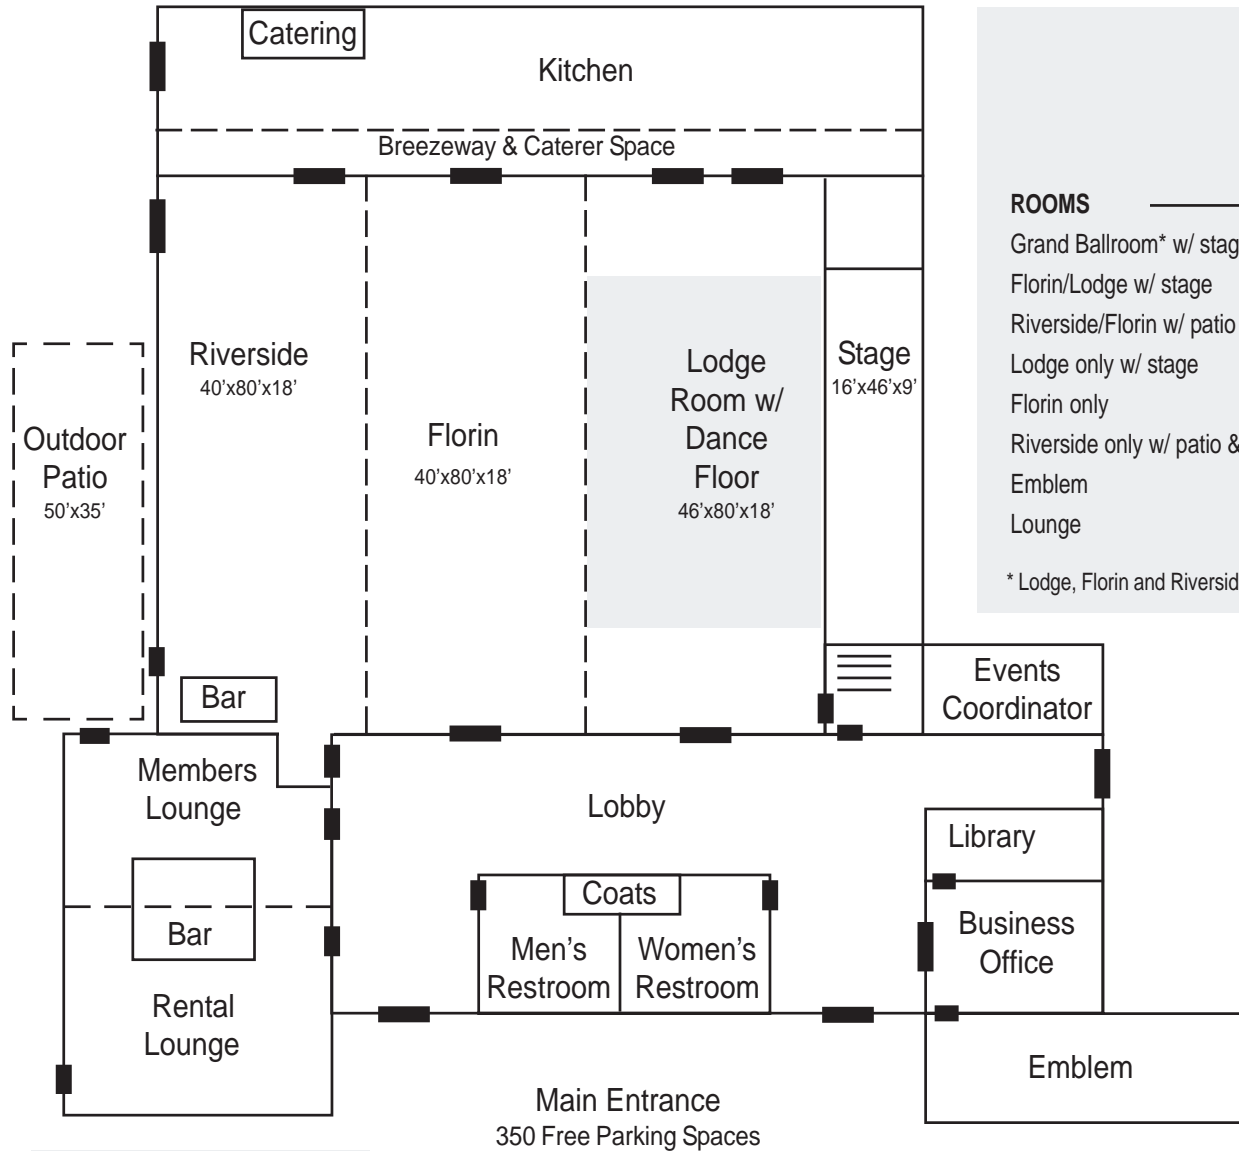

ROOMS	Approx. Square Footage	Round Table	Banquet Style	Theater	Conference	Reception
Grand Ballroom* w/ stage	10,340	500	800	1200	600	1370
Florin/Lodge w/ stage	6,680	300	600	800	400	900
Riverside/Florin w/ patio & bar	8,300	320	640	850	440	950
Lodge only w/ stage	3,680	180	360	350	200	450
Florin only	3,200	150	360	300	200	450
Riverside only w/ patio & bar	3,200	200	360	300	200	450
Emblem	1,200	60	96	100	60	100
Lounge	3,600	NA	90	NA	NA	350

* Lodge, Florin and Riverside combined

Lodge Special Features

- Cocktail Lounge
- Dance Floor (50'x50')
- Landscaped Grounds
- Large Restrooms
- Handicap Friendly
- Wireless Internet
- Air-Conditioned
- Public Address System
- Large Projection Screen
- Grand Piano
- Elevated Stage with Curtains

Full-Service Catering

█ = Exits & Doorways